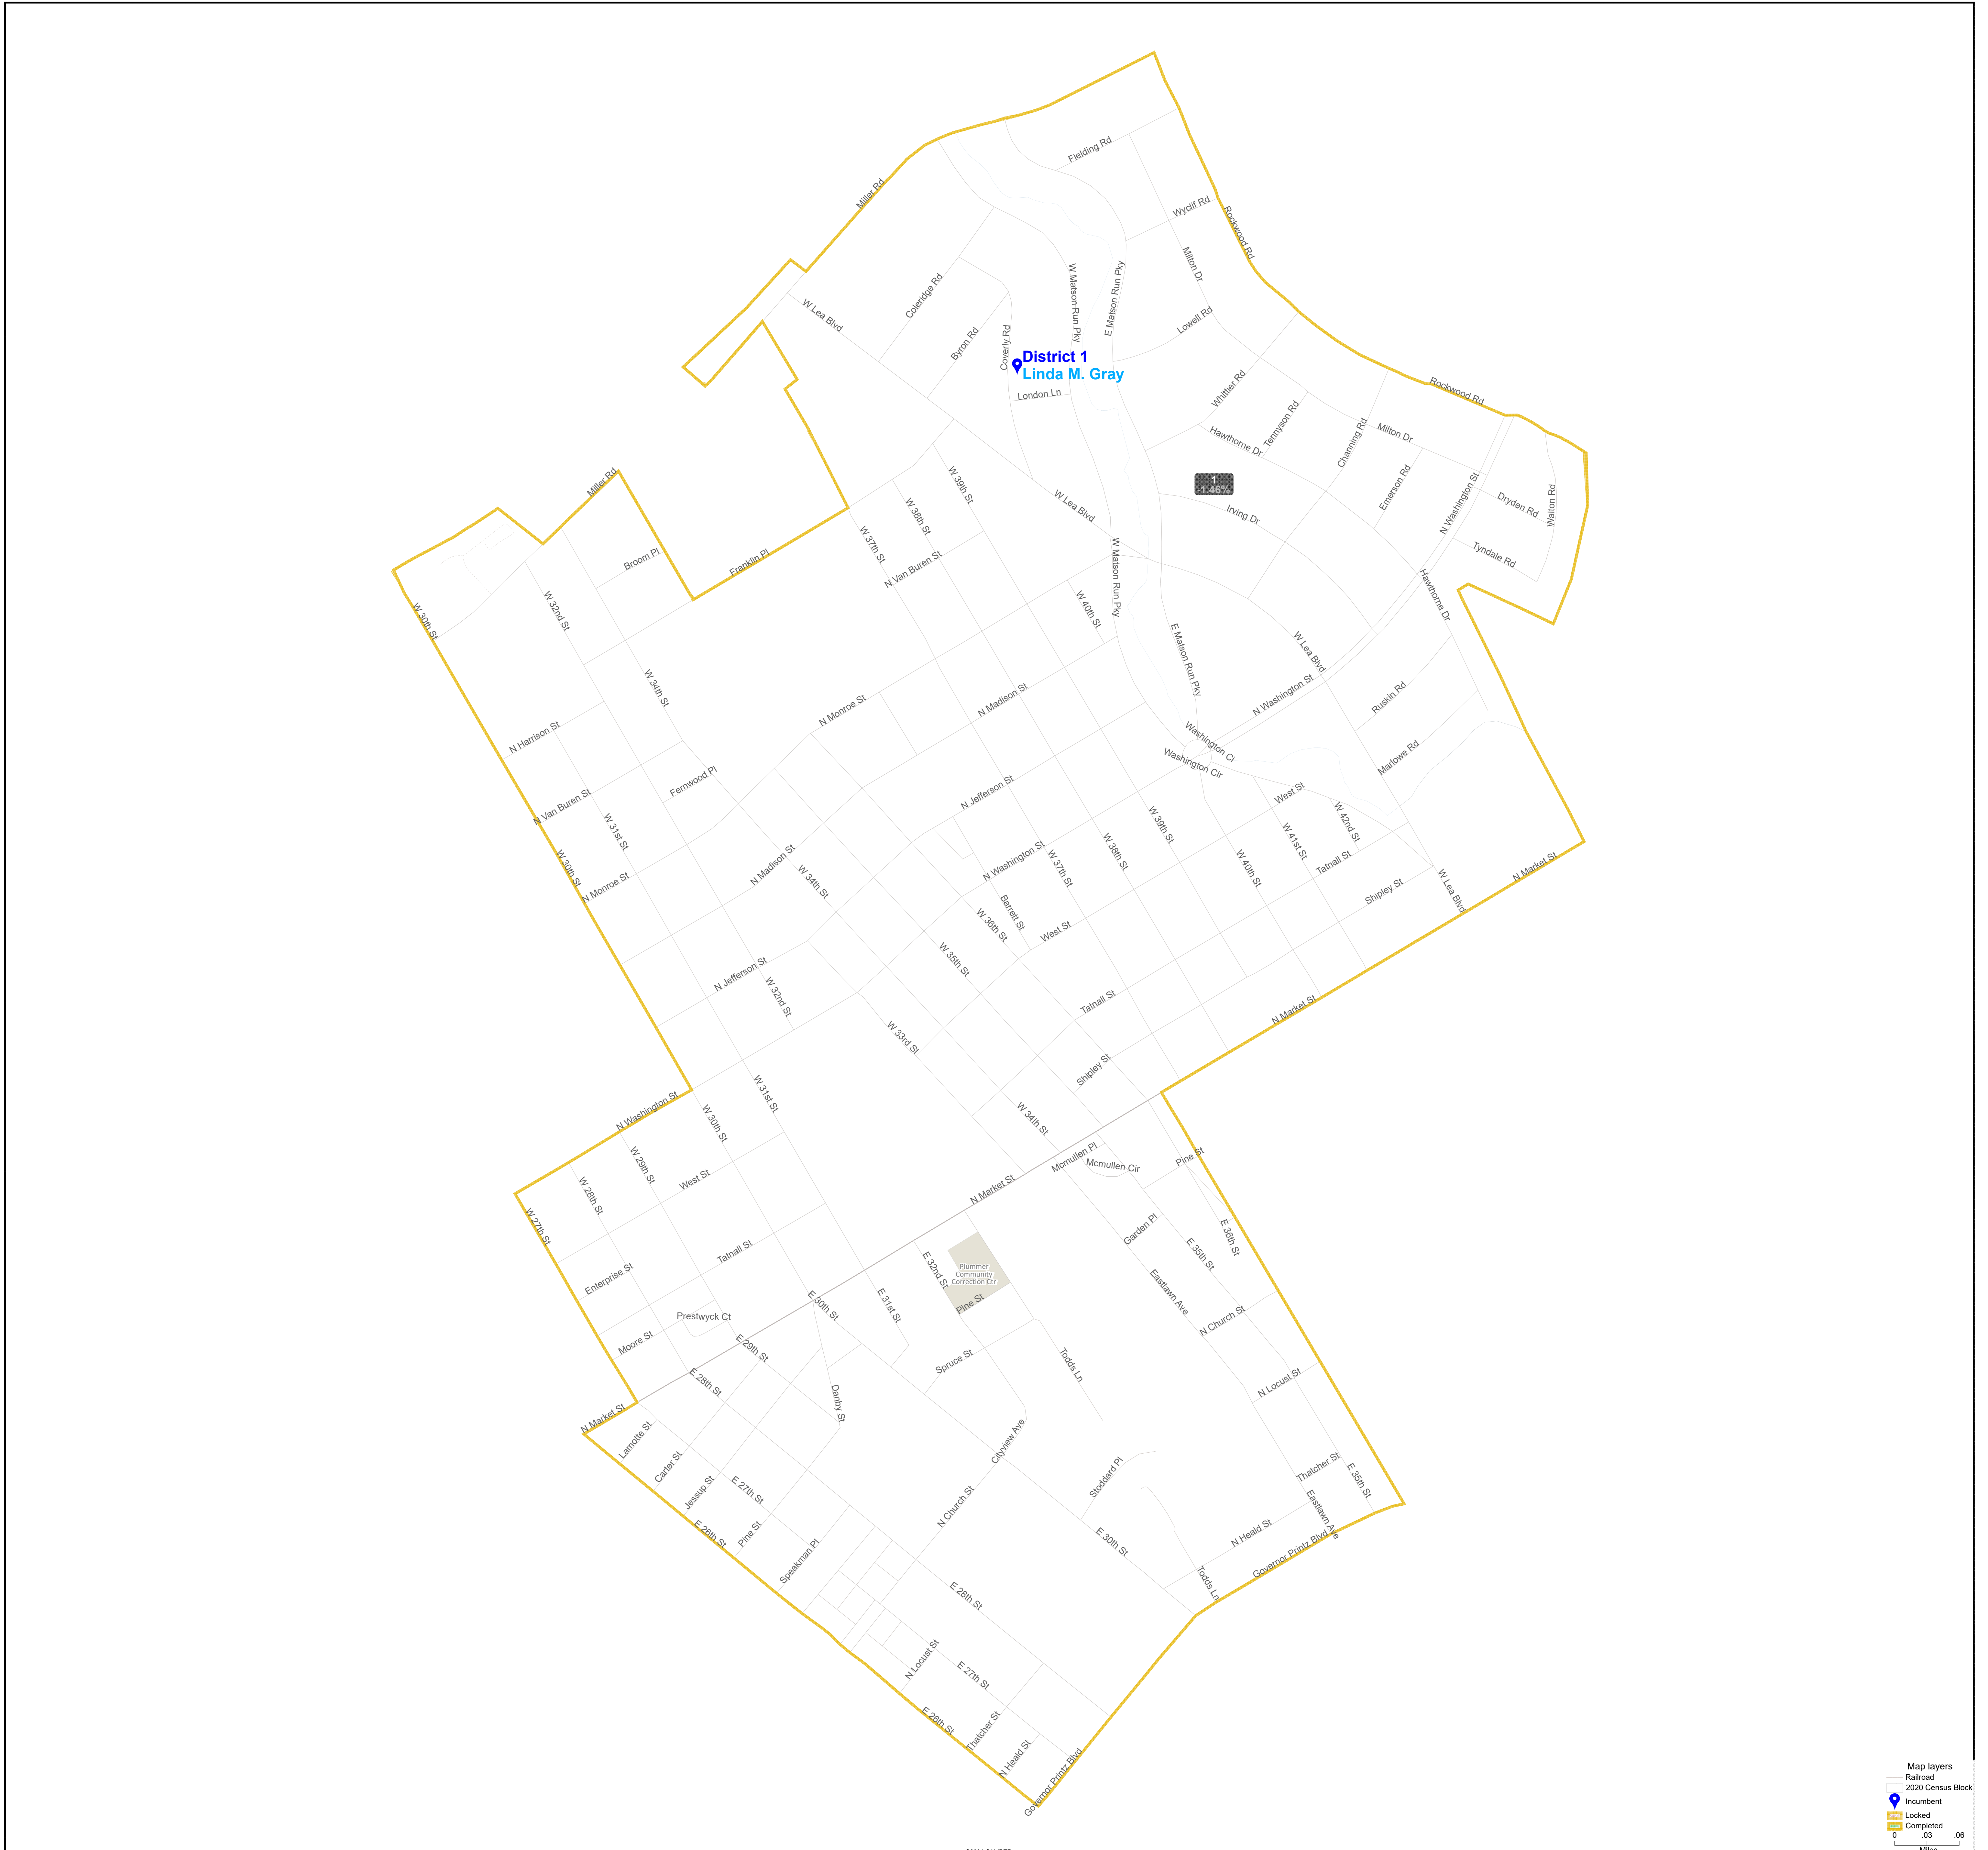

State of Delaware  
 Department of Elections  
 New Castle County

**CMSD Proposal #1**

# City of Wilmington District 1

*For 2020 Redistricting Planning Purposes Only*