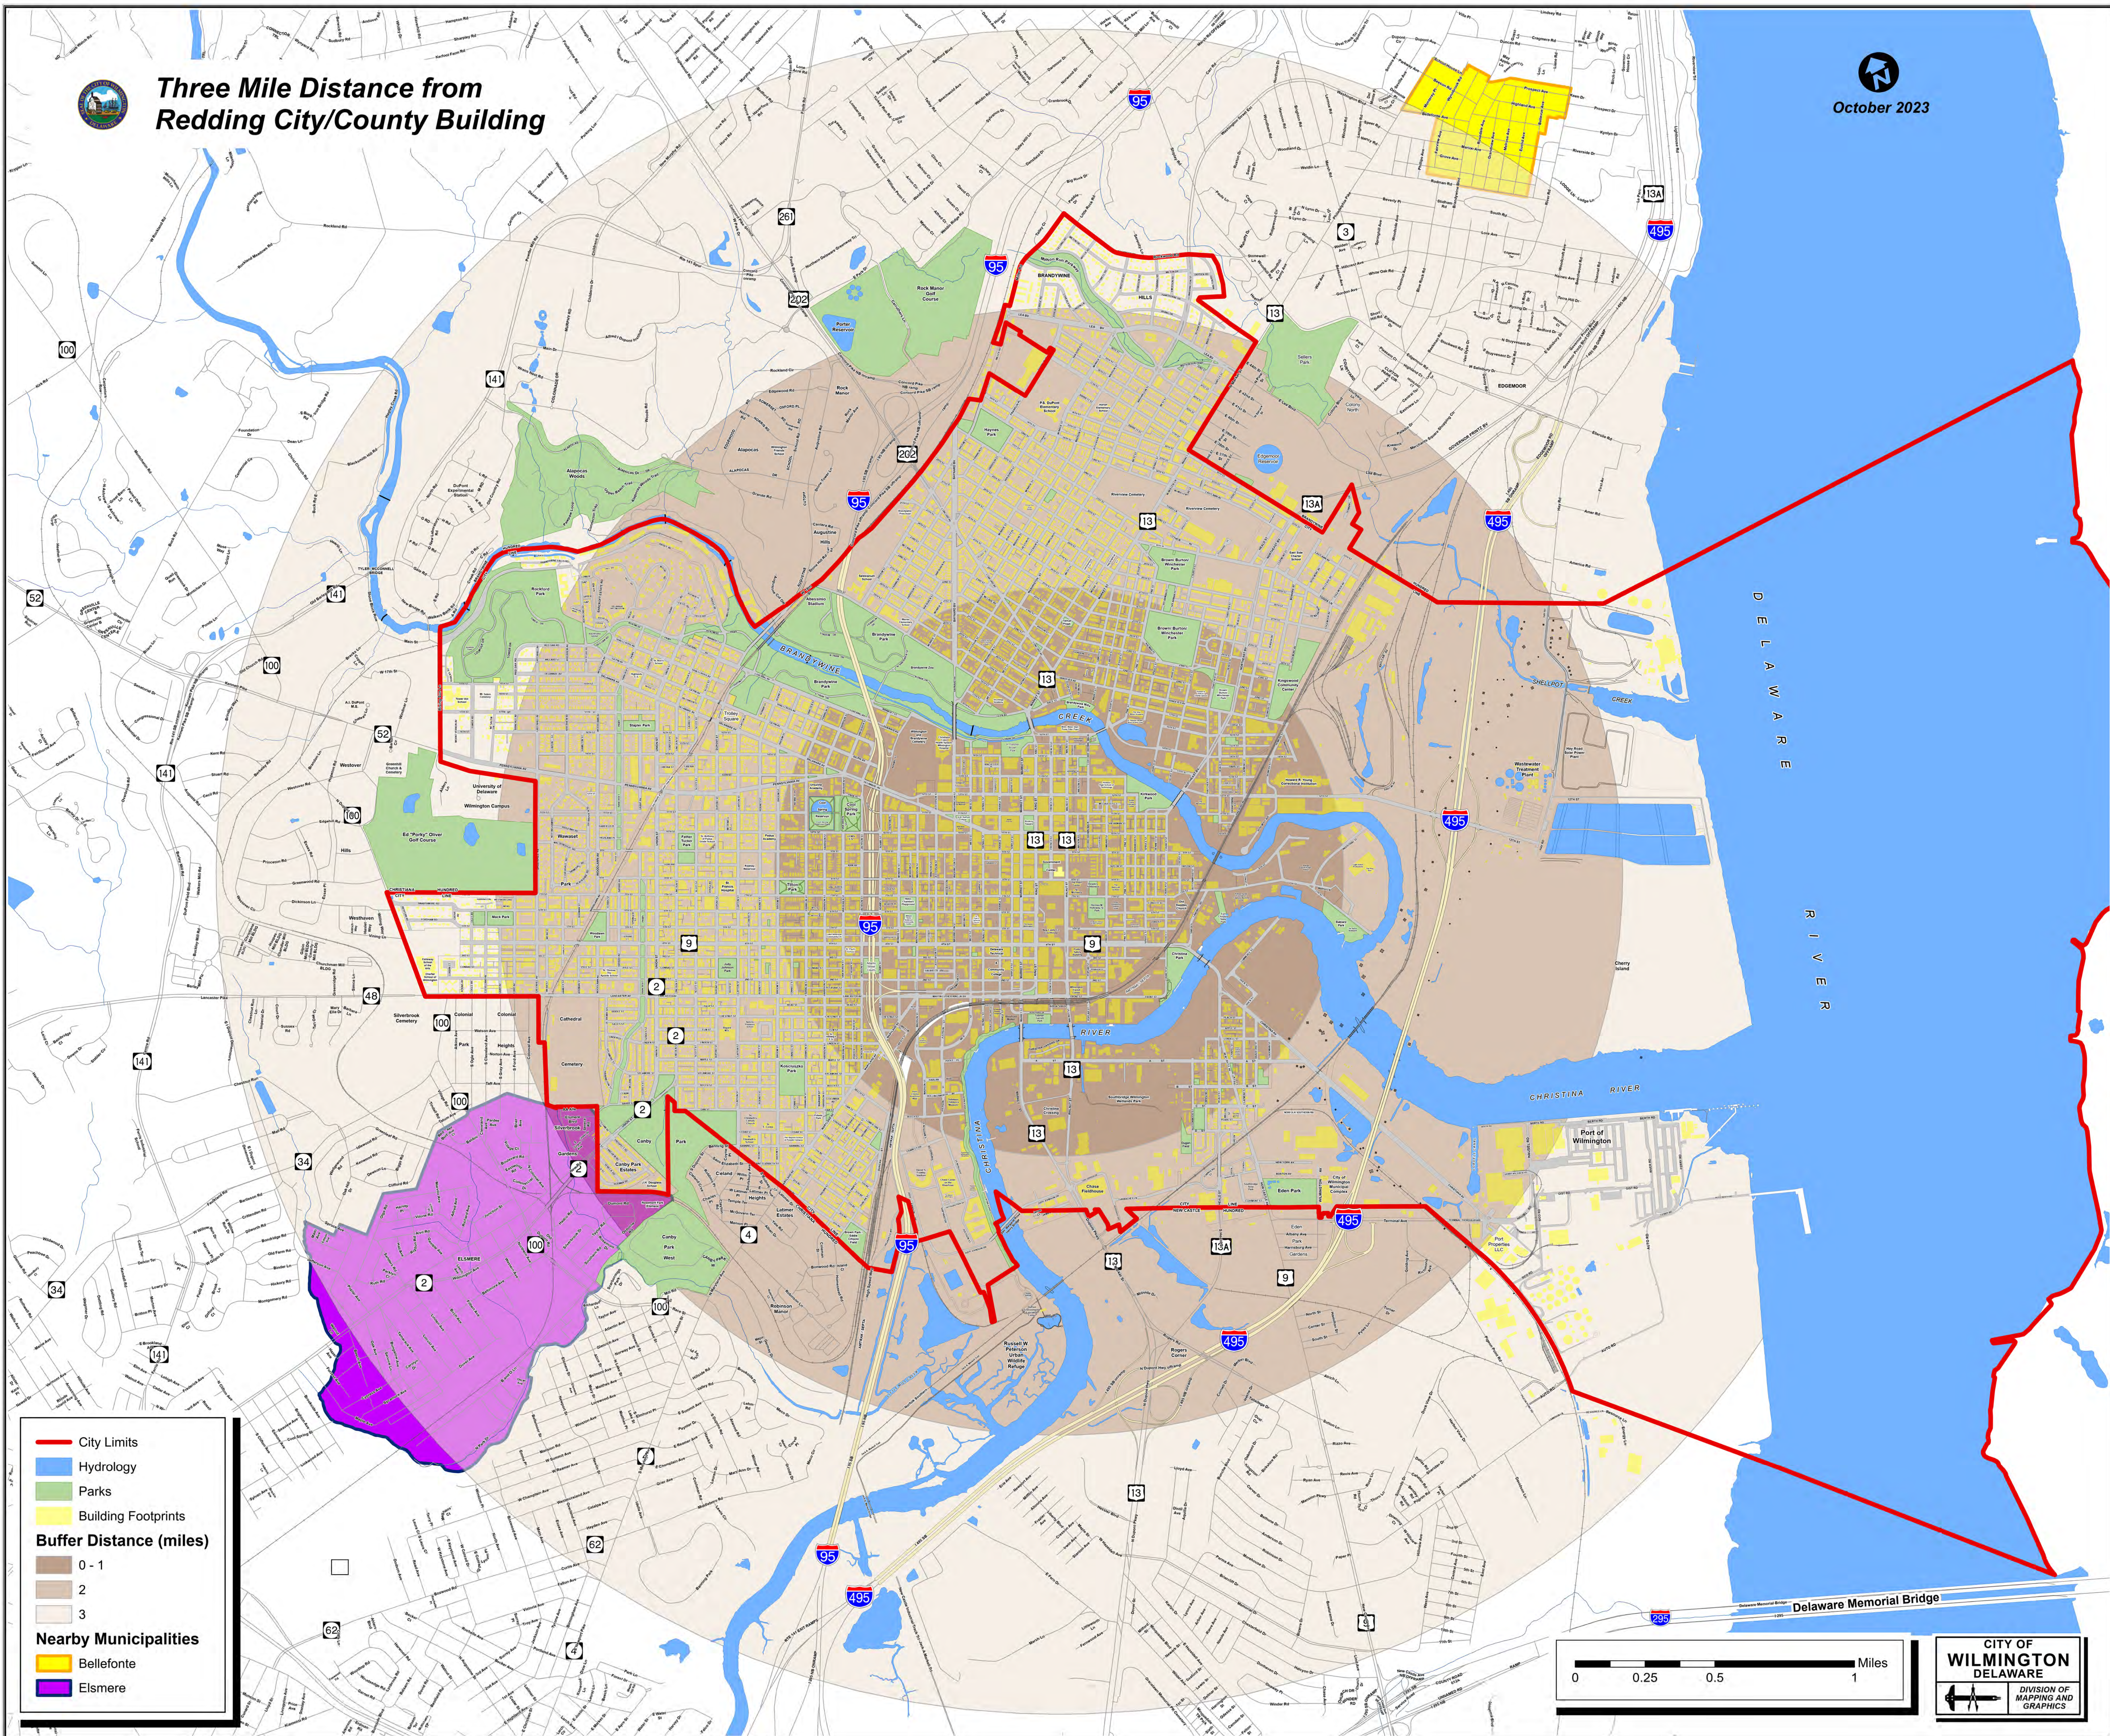

Three Mile Distance from Redding City/County Building

October 2023

- City Limits
- Hydrology
- Parks
- Building Footprints
- Buffer Distance (miles)**
- 0 - 1
- 2
- 3
- Nearby Municipalities**
- Bellefonte
- Elsmere

CITY OF WILMINGTON DELAWARE

DIVISION OF MAPPING AND GRAPHICS

DELAWARE RIVER

Delaware Memorial Bridge