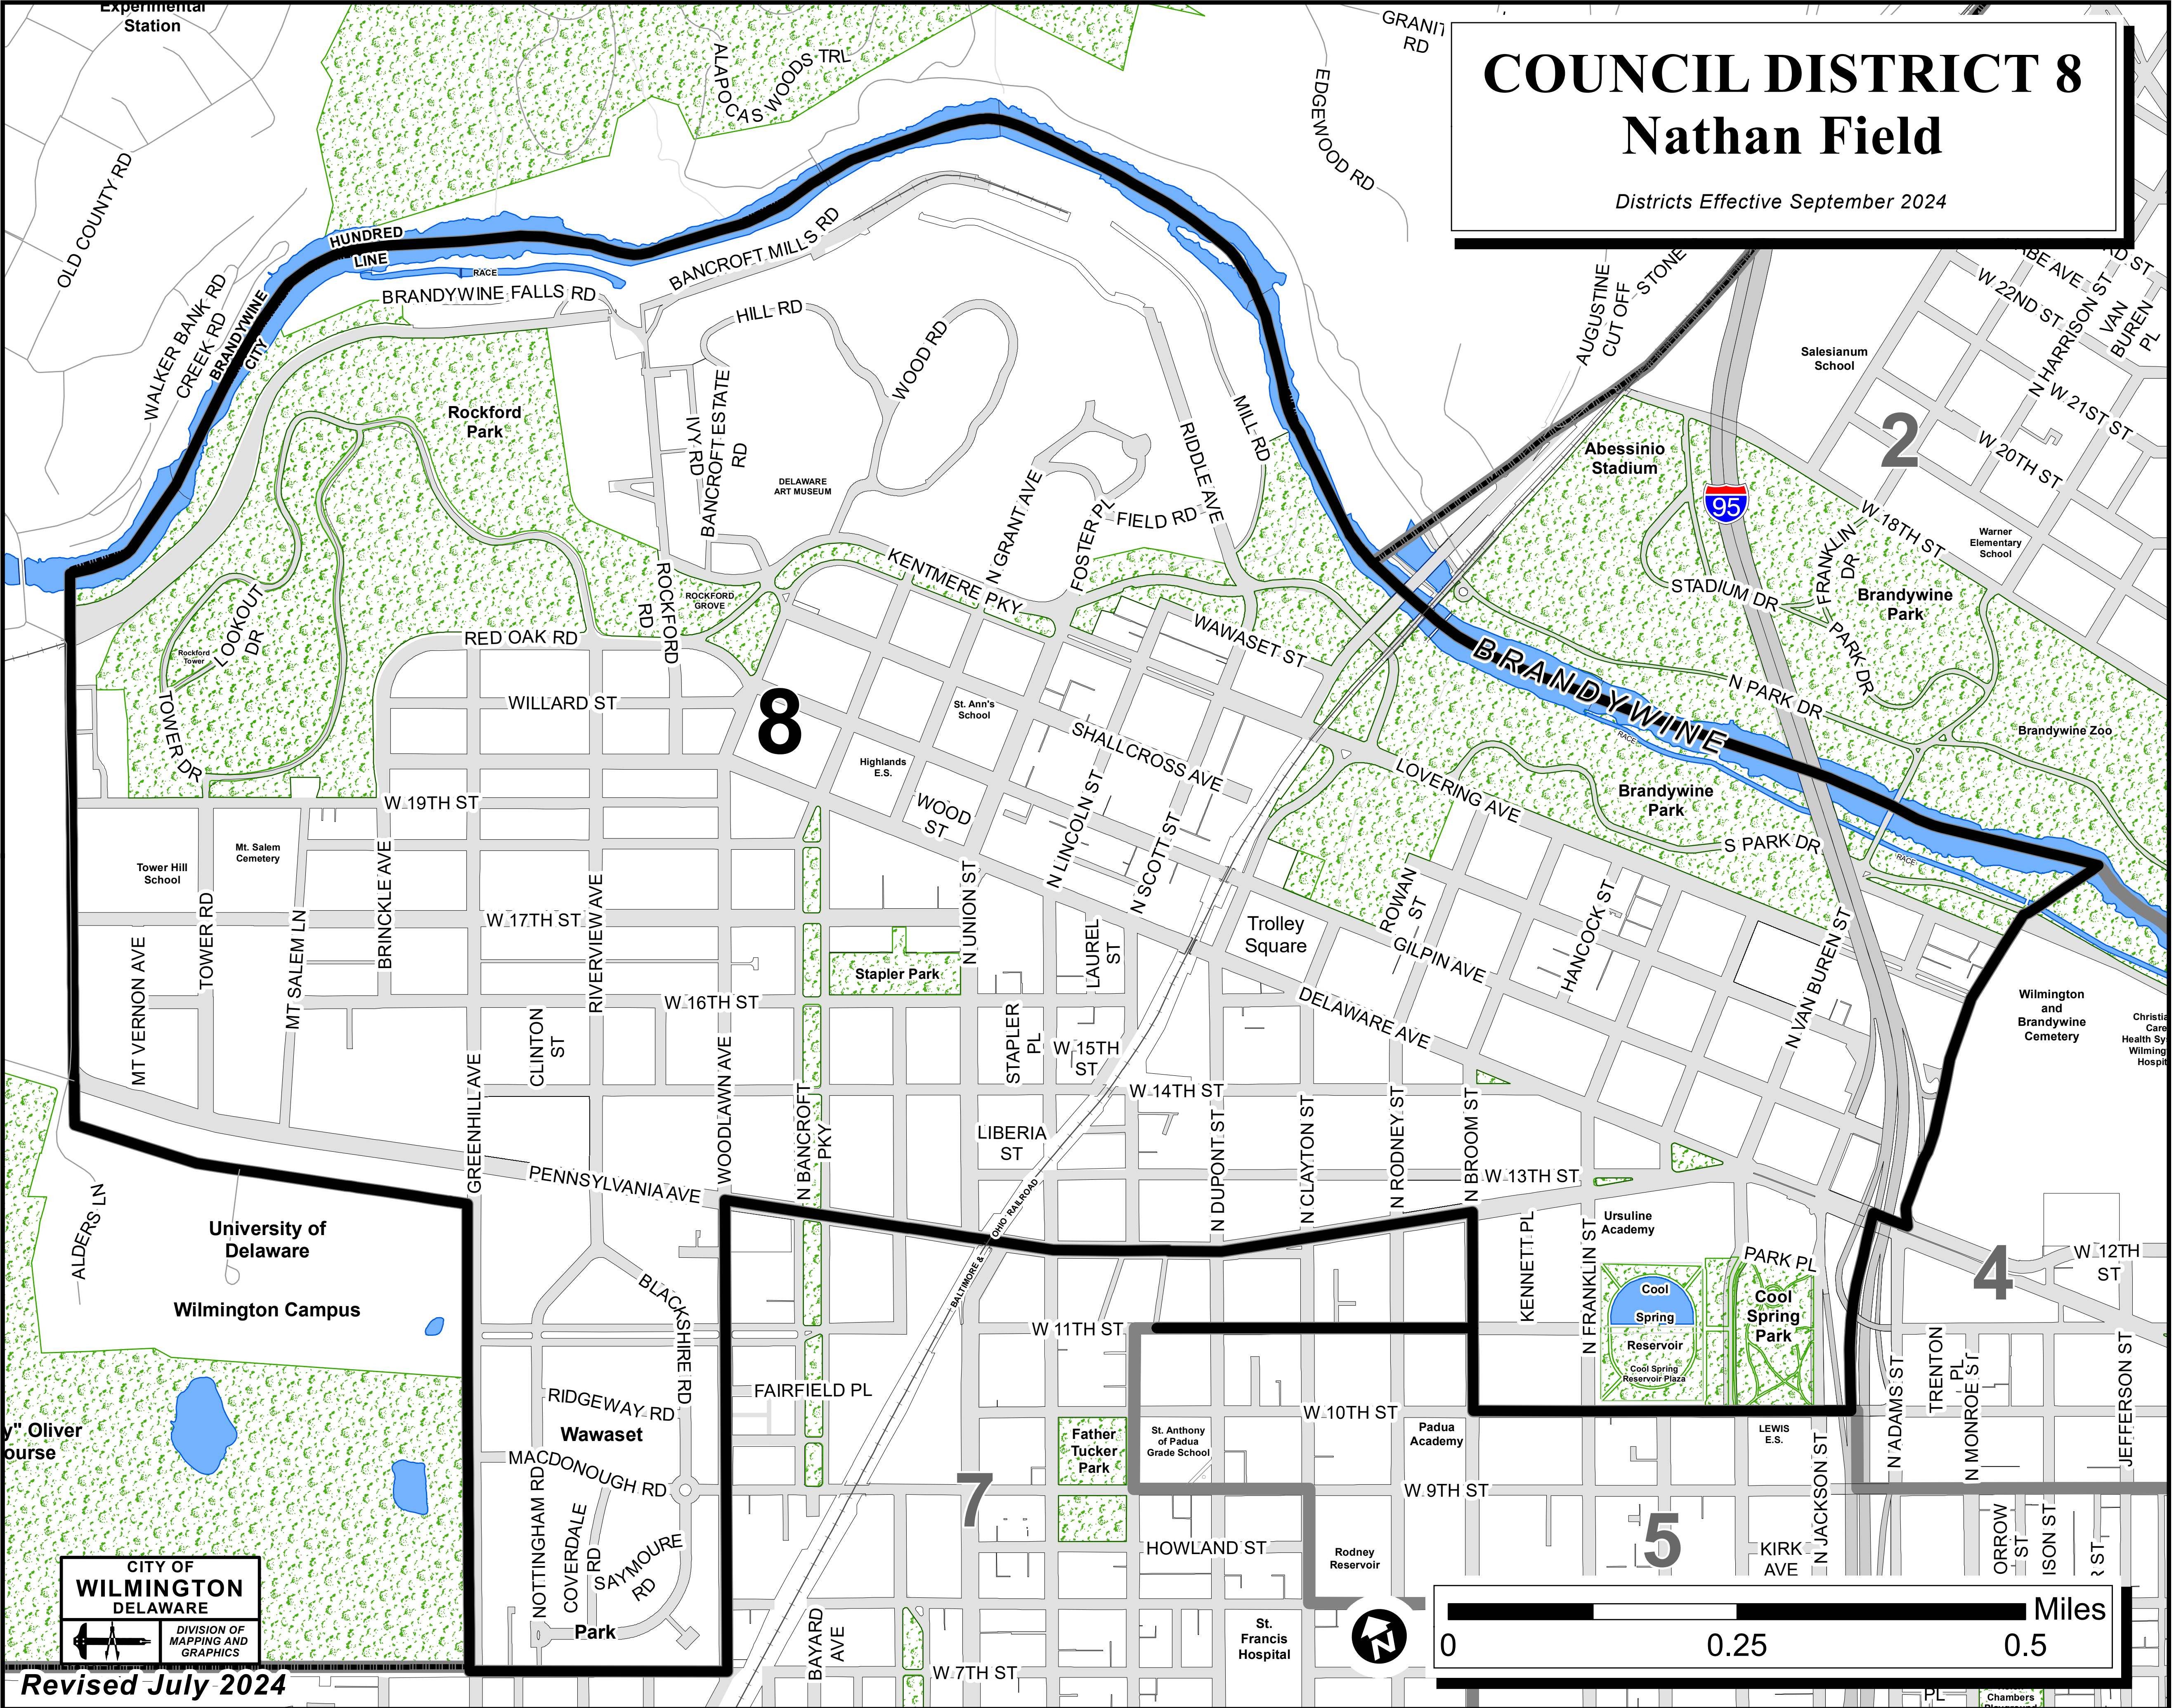

COUNCIL DISTRICT 8

Nathan Field

Districts Effective September 2024

CITY OF WILMINGTON DELAWARE
DIVISION OF MAPPING AND GRAPHICS

Revised July 2024